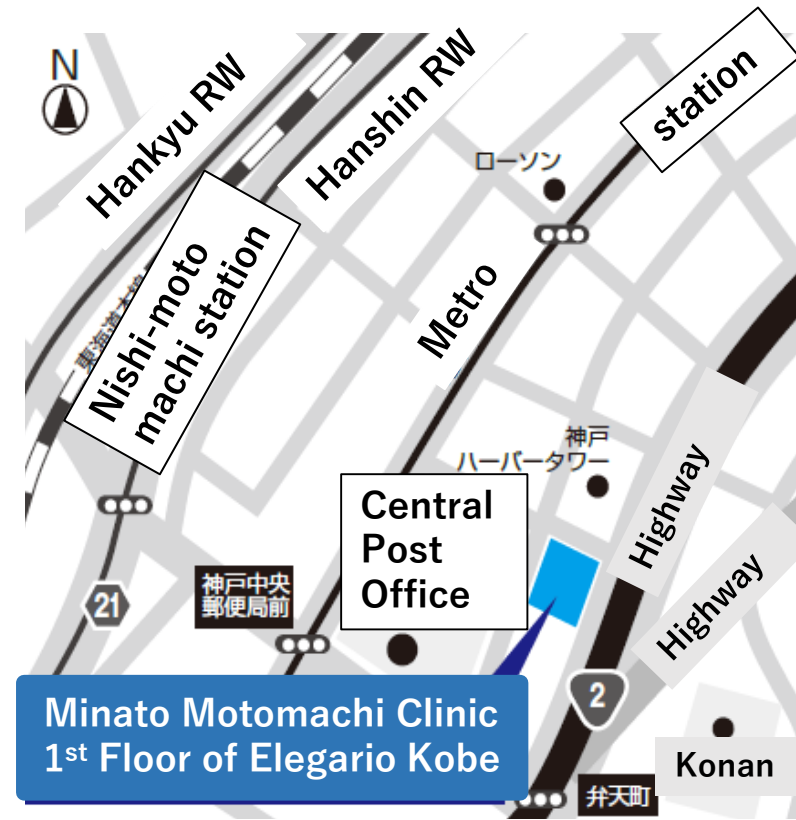

We are also pursuing cutting-edge medical treatment and technology of western medicine, traditional Chinese medicine, aromatherapy, and other combination therapy of alternative medicine.

5 minutes walk from the west gate of Nishi-motomachi (西元町) Station