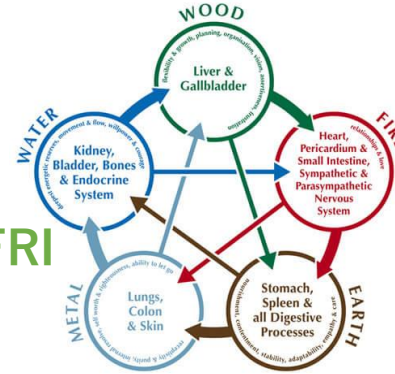

Medical services

ME-BYO care
Stress care (physical & mental)
Insomnia care
Primary care
respiratory and heart diseases,
allergy, autoimmune diseases,
cancer, metabolic diseases
Endocrine diseases
Gastrointestinal diseases
Medical check up
School physical
Employment physical
Vaccinations

Office hours

OPEN :
MON, TUE, THU, FRI
9:30 -11:30 & 14:00-16:30
WED
9:30 -11:30 & 13:00-16:30

CLOSED : SAT, SUN, and Japanese
National Holidays

Reservation

Required:
MON, TUE, THU, FRI
14:00-16:30
WED
13:00-16:30